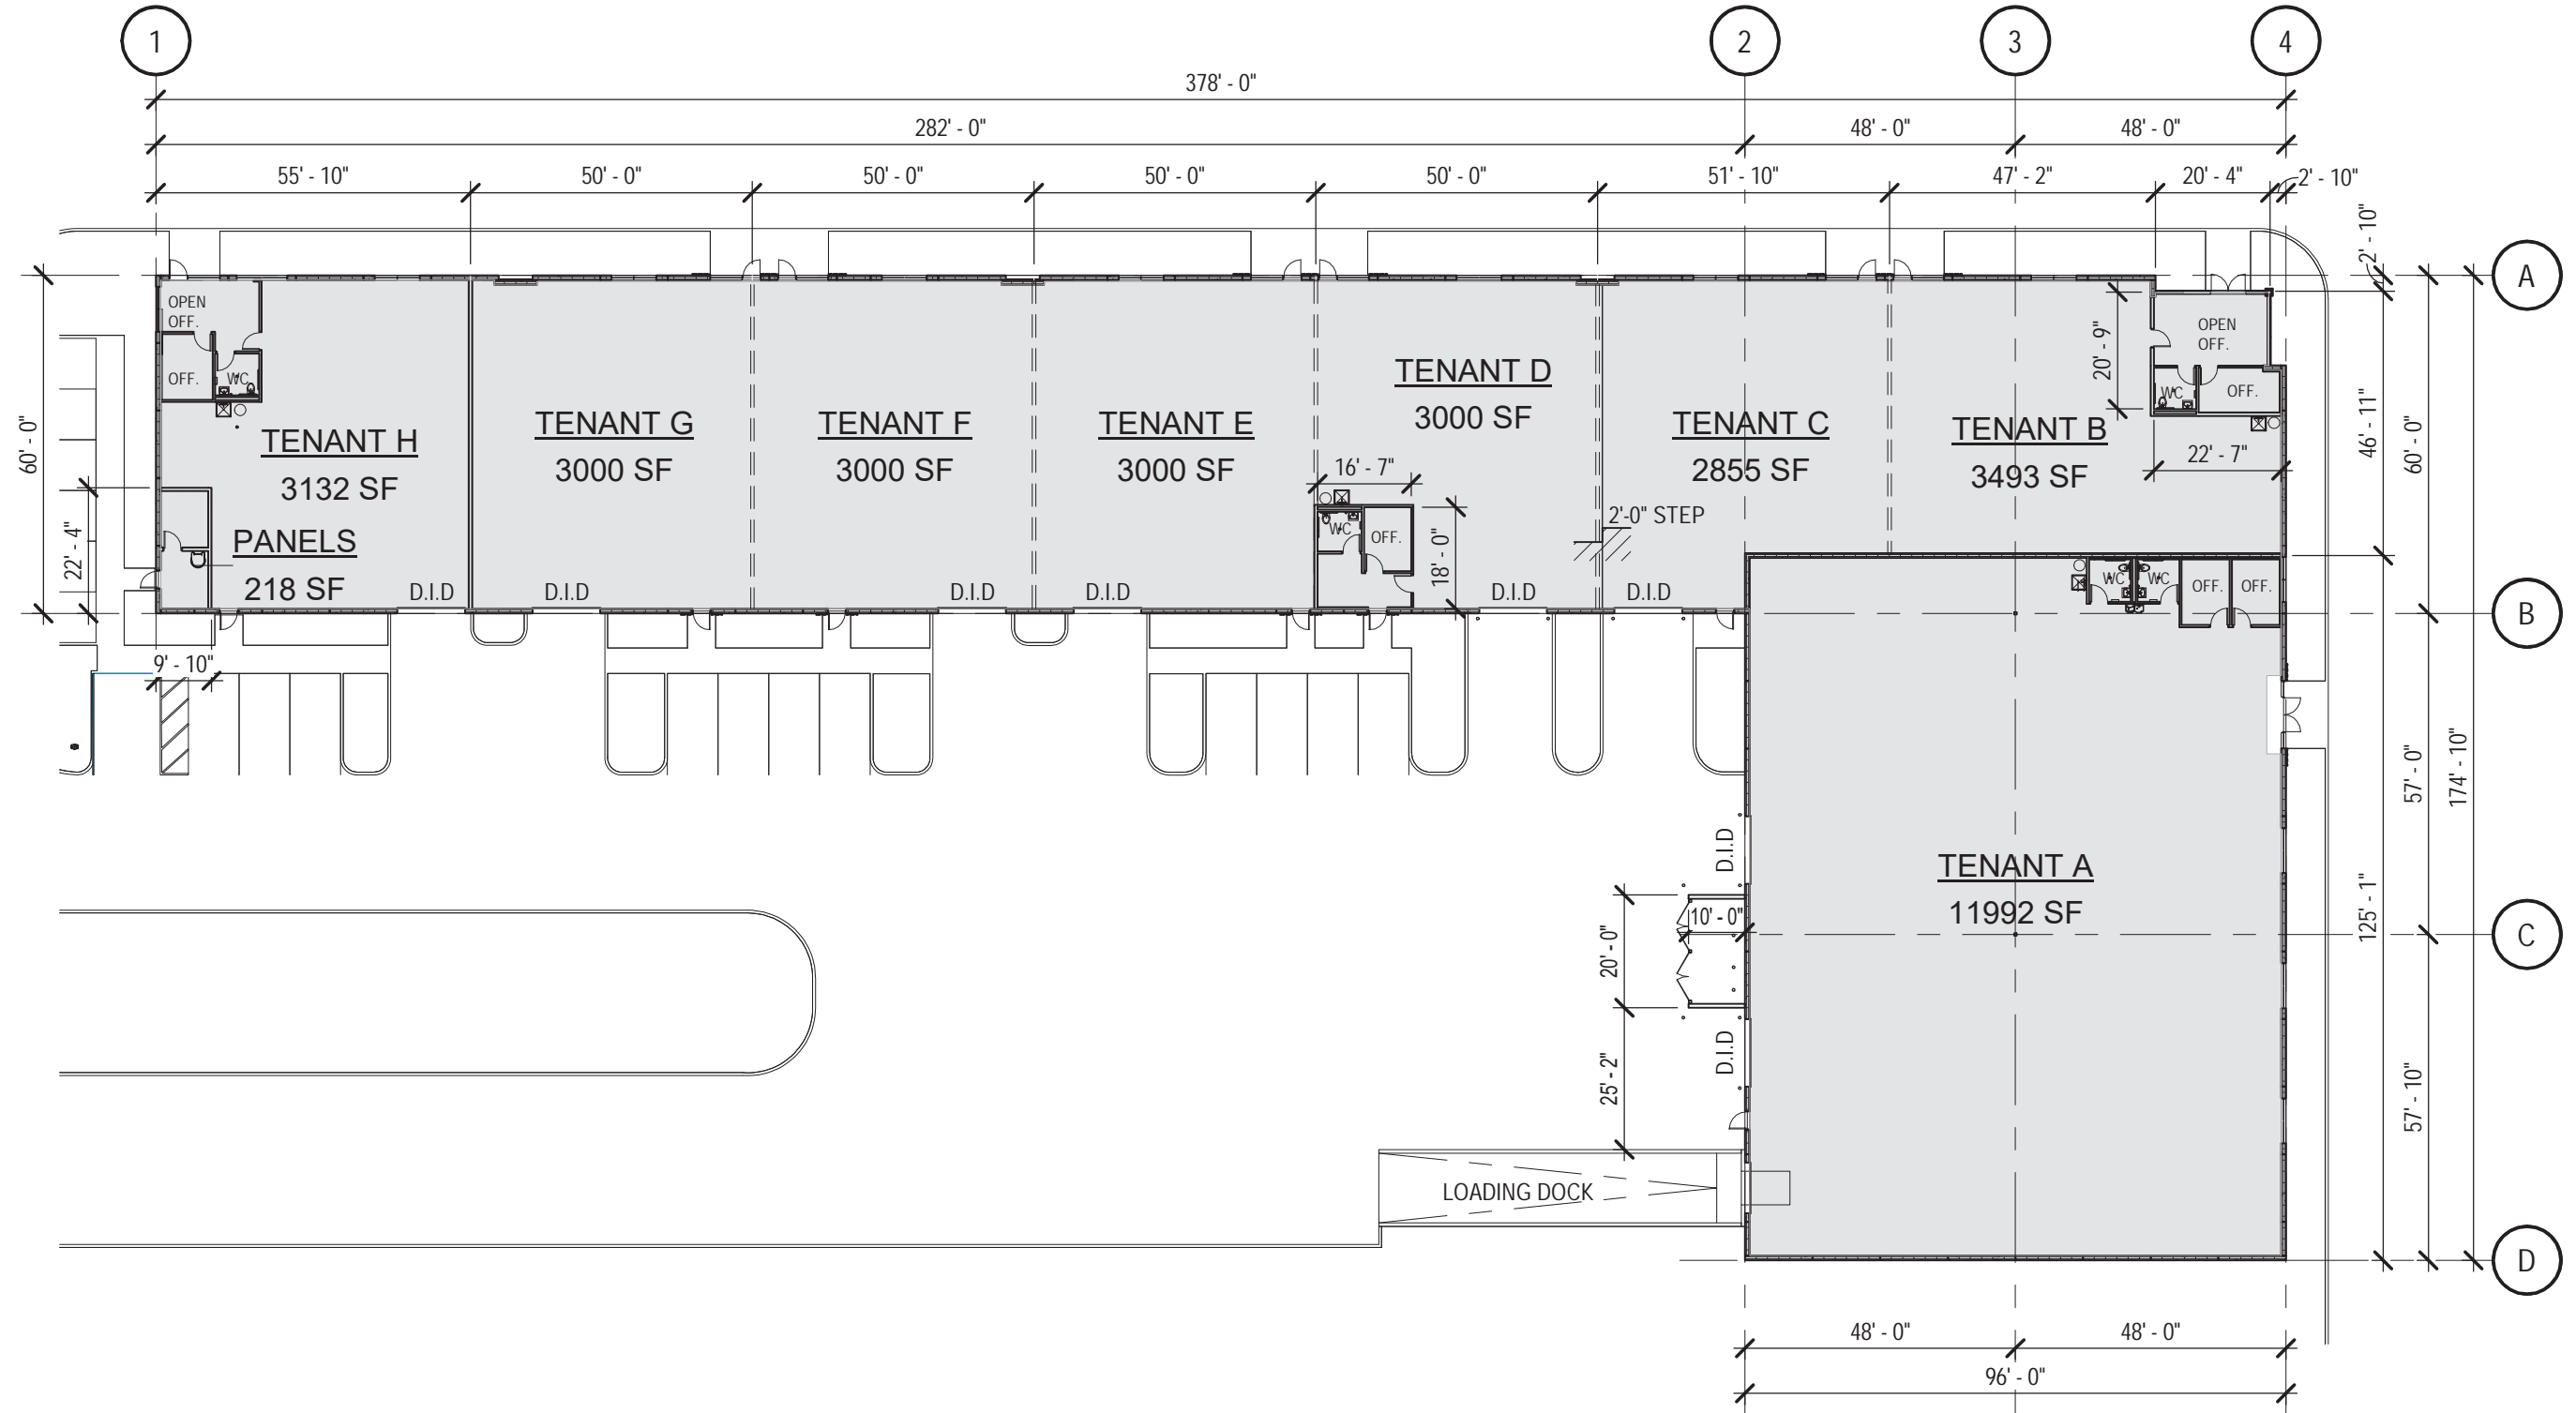

FLOOR PLAN

OKW ARCHITECTS
600 W. Jackson, Suite 250
Chicago, IL 60661

1/32" = 1'-0"

**BELLA VISTA
LOGISTICS FACILITY**
27501 BELLA VISTA PARKWAY
WARRENVILLE, IL
JANUARY 26, 2023 Project #: 22028